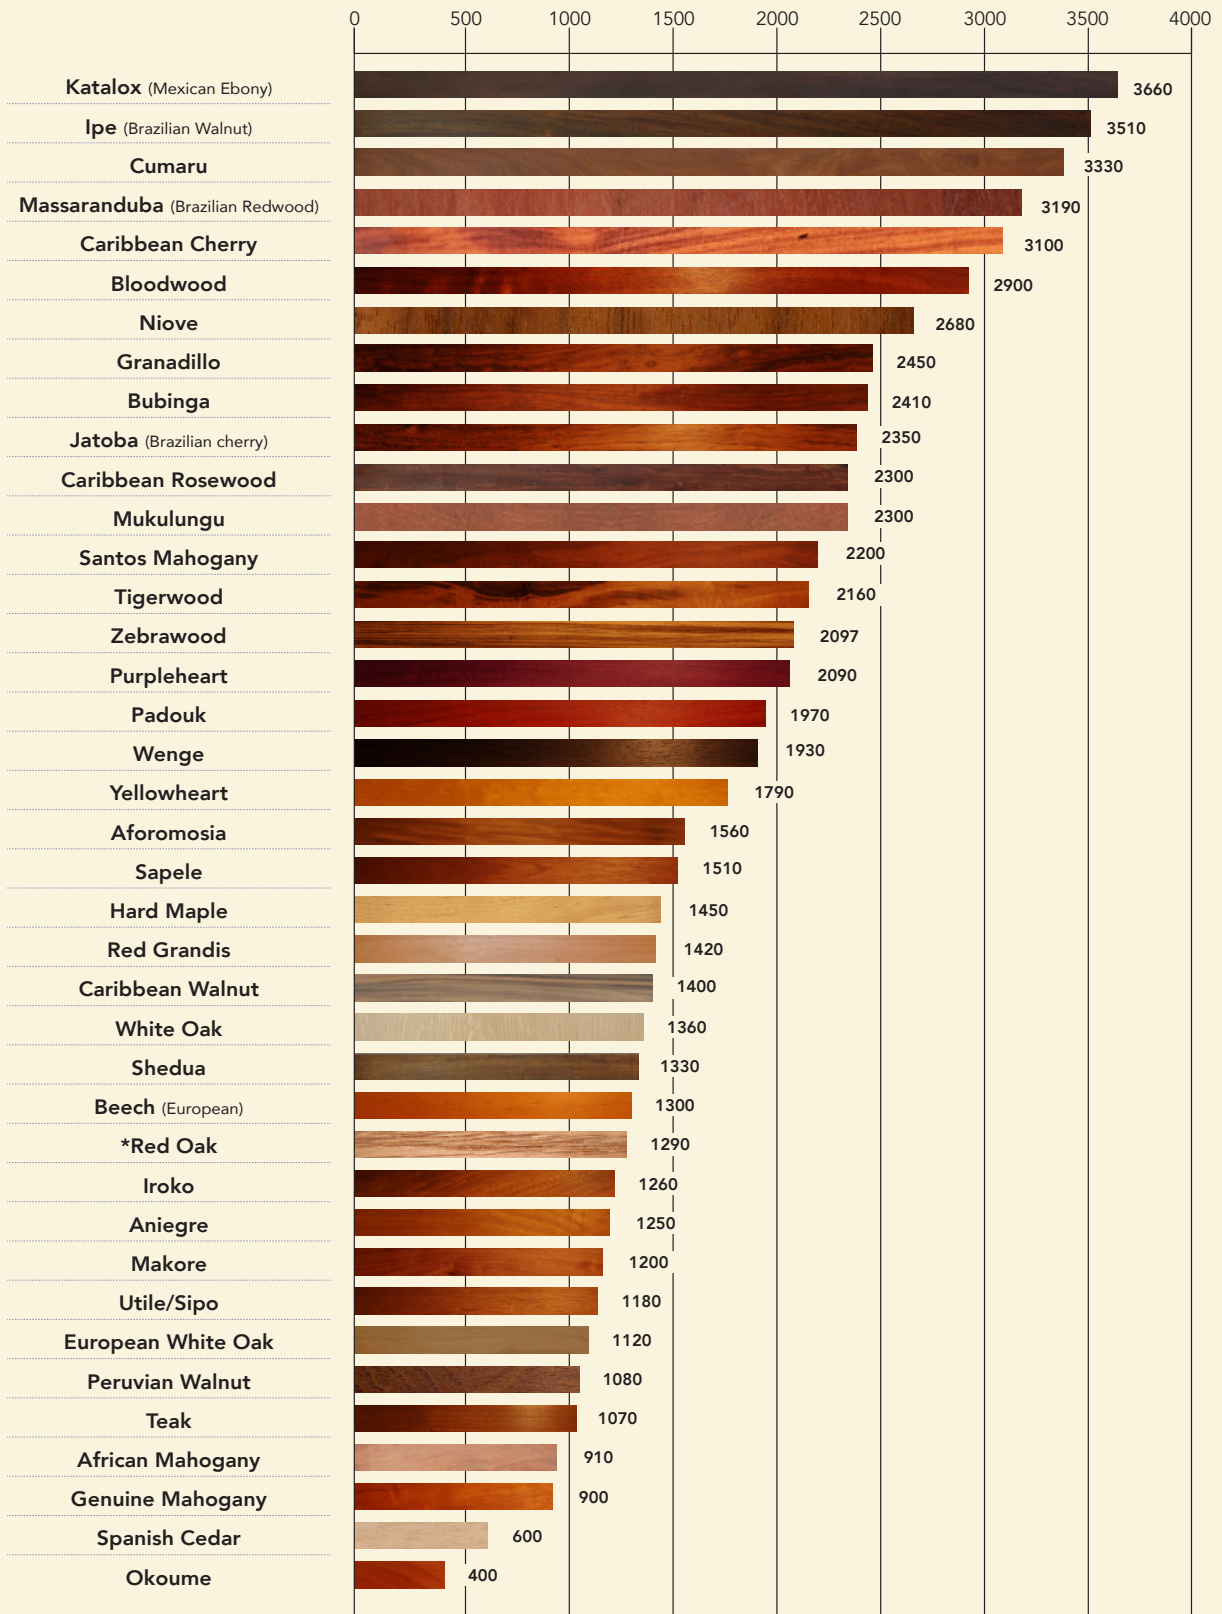

# HARDWOOD JANKA RATINGS

\*Red Oak with a Janka rating of 1290 is the industry benchmark for comparing the relative hardness of different wood species. The Janka hardness test provides a relative scale where the higher the number indicates the harder the wood.